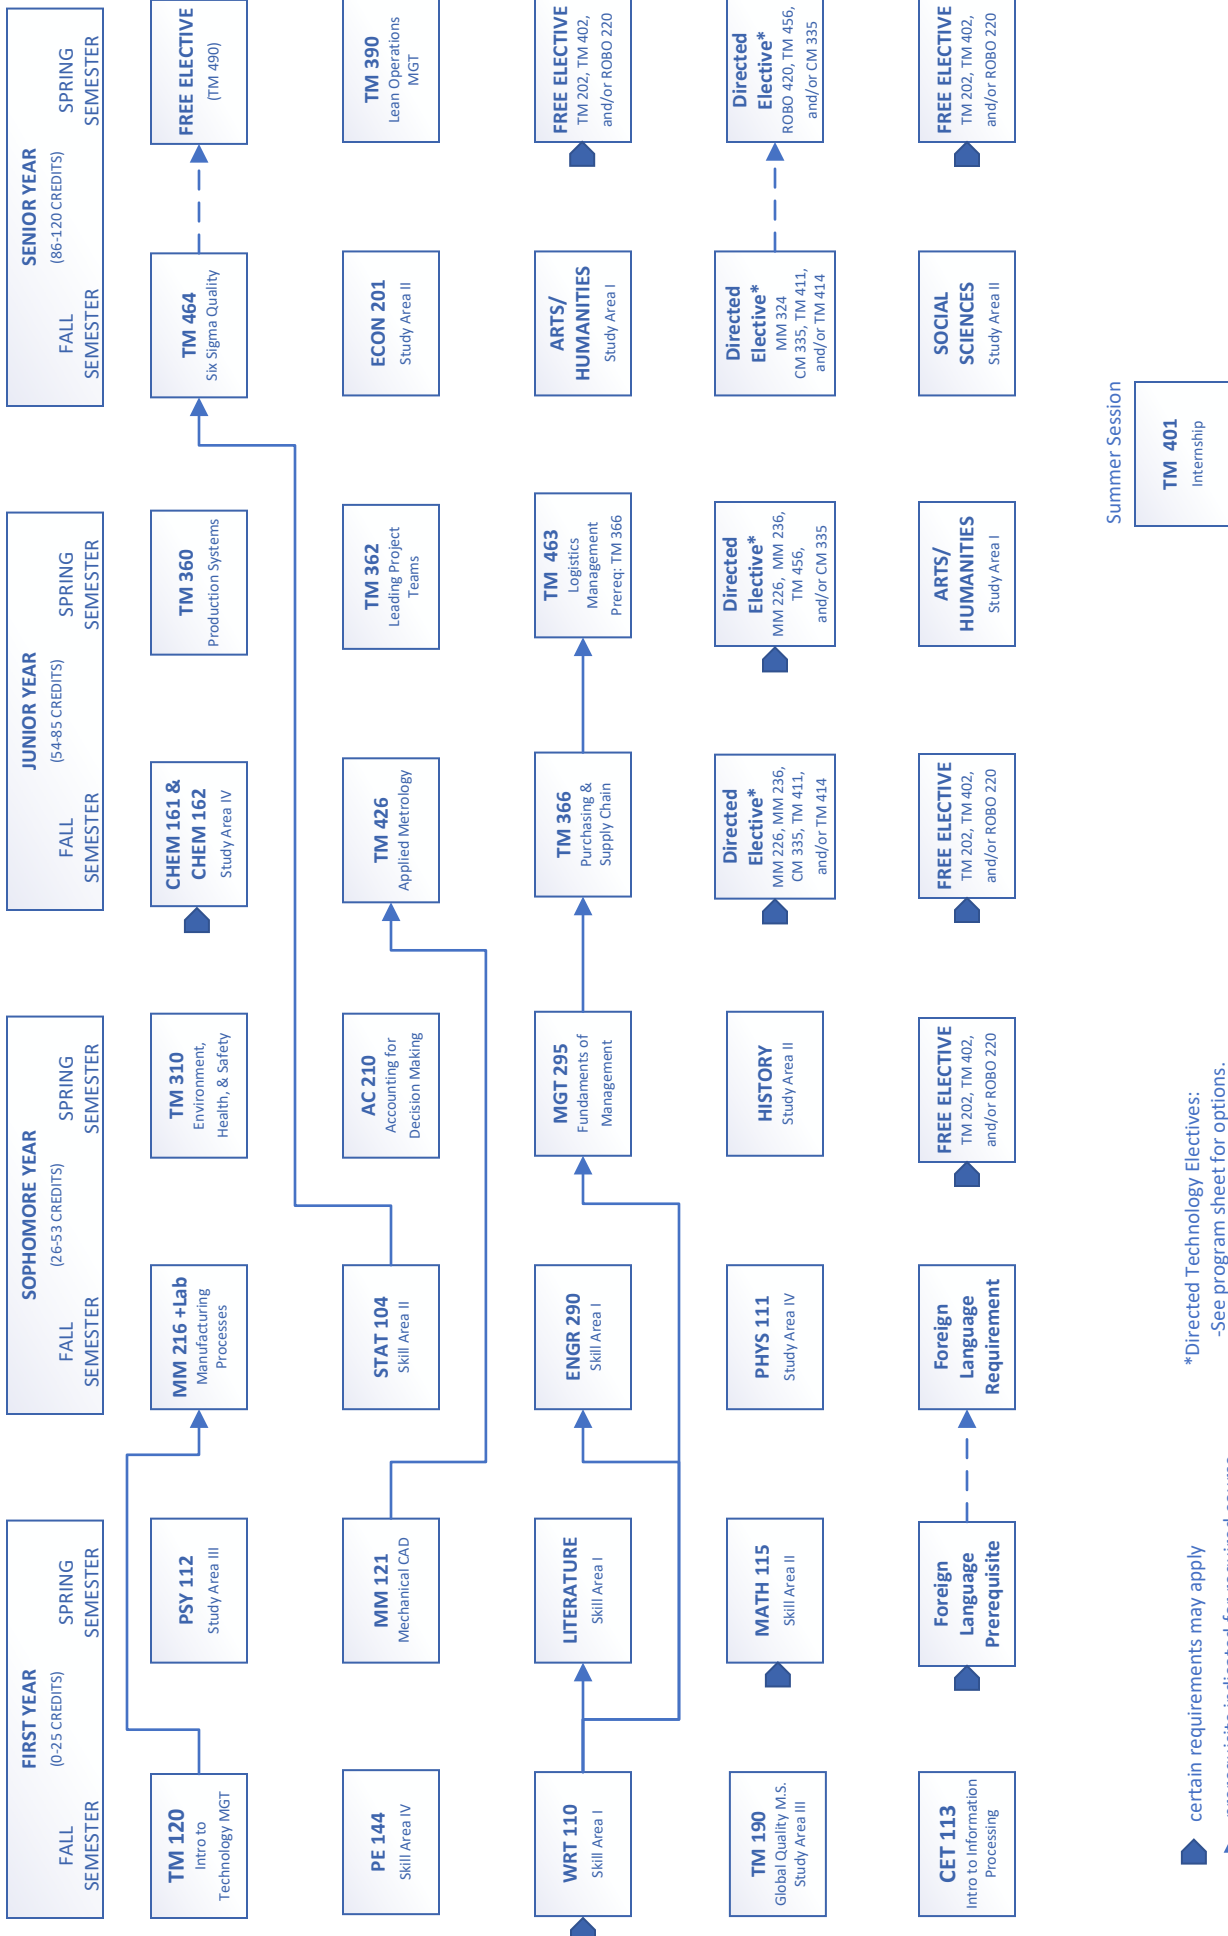

BS Manufacturing Management Suggested Course Sequence

*Directed Technology Electives:
 -See program sheet for options.
 -Some Technology Electives have prerequisites
 -Some Technology Electives are offered on biennial schedule