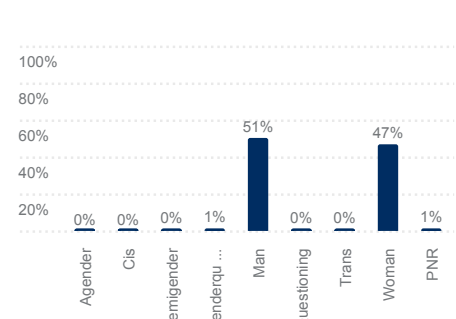

High school type 1,545

High school grades 1,296

High school math 1,449

Advanced Placement courses completed 1,537

Dual credit courses completed 1,529

Full-time student at this institution 1,454

International student 1,433

Gender identity 1,419

Race or ethnicity 1,458 ⓘ

Sexual orientation 1,448

Parents' highest level of education 1,448