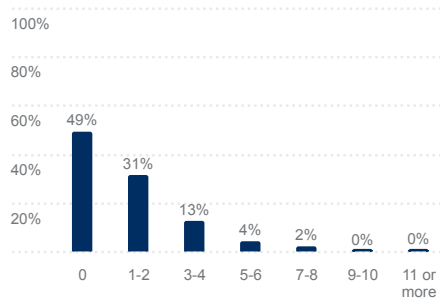

High school type 1,545

High school grades 1,296

High school math 1,449

Advanced Placement courses completed 1,537

Dual credit courses completed 1,529

Full-time student at this institution 1,454

International student 1,433

Gender identity 1,419

Race or ethnicity 1,458 ⓘ

Sexual orientation 1,448

Parents' highest level of education 1,448