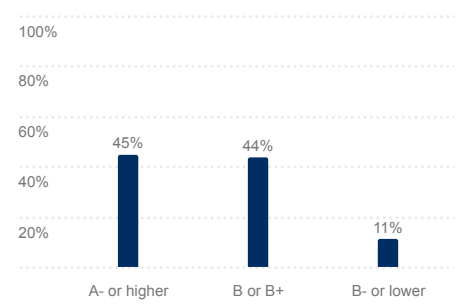

6. First-Year Student Results / Demographic and Background Characteristics

Filters Year: 2025su UNITID: 128771

Demographic and Background Characteristics of First-Year Student Respondents

High school graduation year 1,548

High school type 1,545

High school grades 1,296

High school math 1,449

Advanced Placement courses completed 1,537

Dual credit courses completed 1,529

Full-time student at this institution 1,454

International student 1,433