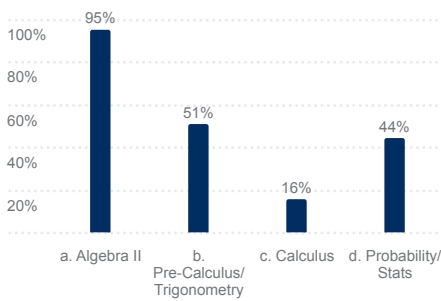

6. First-Year Student Results / Demographic and Background Characteristics

Filters Year: 2025su UNITID: 128771

Demographic and Background Characteristics of First-Year Student Respondents

High school graduation year 1,548

High school type 1,545

High school grades 1,296

High school math 1,449

Advanced Placement courses completed 1,537

Dual credit courses completed 1,529

Full-time student at this institution 1,454

International student 1,433