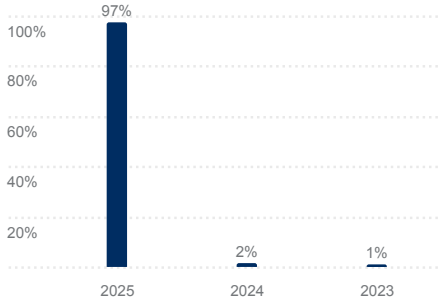

6. First-Year Student Results / Demographic and Background Characteristics

Filters Year: 2025su UNITID: 128771

Demographic and Background Characteristics of First-Year Student Respondents

High school graduation year 1,548

High school type 1,545

High school grades 1,296

High school math 1,449

Advanced Placement courses completed 1,537

Dual credit courses completed 1,529

Full-time student at this institution 1,454

International student 1,433