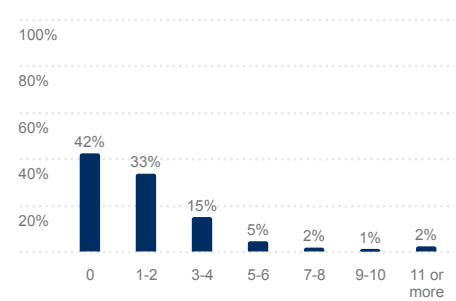

High school type 1,545

High school grades 1,296

High school math 1,449

Advanced Placement courses completed 1,537

Dual credit courses completed 1,529

Full-time student at this institution 1,454

International student 1,433

Gender identity 1,419

Race or ethnicity 1,458 ⓘ

Sexual orientation 1,448

Parents' highest level of education 1,448