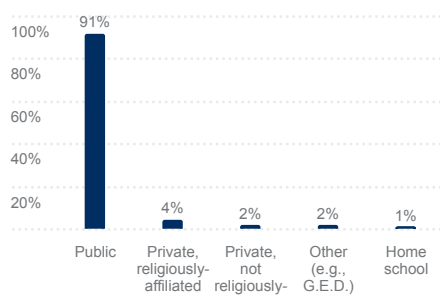

6. First-Year Student Results / Demographic and Background Characteristics

Filters Year: 2025su UNITID: 128771

Demographic and Background Characteristics of First-Year Student Respondents

High school graduation year 1,548

High school type 1,545

High school grades 1,296

High school math 1,449

Advanced Placement courses completed 1,537

Dual credit courses completed 1,529

Full-time student at this institution 1,454

International student 1,433